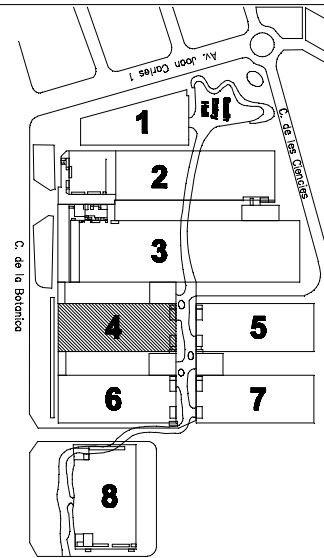

HALL 4

ITMA 2011
22 - 29 September 2011
Fira de Barcelona Gran Via
Barcelona, Spain

Accurate as at 23 Nov 2010
Note:
1. Subject to change without prior notice
2. Drawing not to scale

Print Scale: A1:1:400/A3:1:800

LEGEND

	EQUIPPED FIRE HOSE CABINET
	EXTINGUISHER
	EXPOSITOR SERVICES CHEST
	NON OPERATIVE CHEST
	EXISTING STRUCTURAL COLUMN

Location Plan